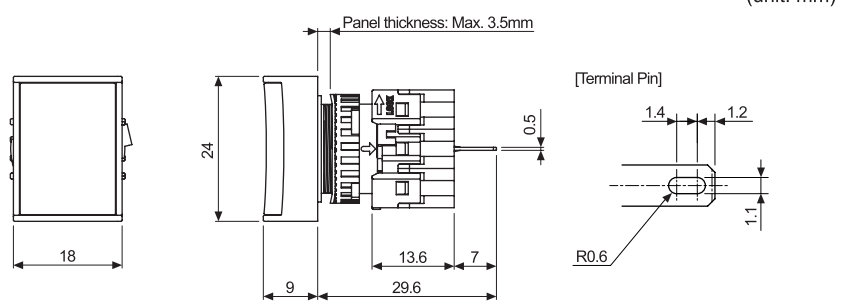

## Ø16 Pilot Lights (L16RR Series)

Type	Appearance	Model	Contact block	LED block
			C contact	DC voltage
Flat round, extended	 L16RR-EY□	L16RR-E□5	—	1 (5VDC)
		L16RR-E□12		1 (12VDC)
		L16RR-E□24		1 (24VDC)
<p>※□ indicates color: <b>R</b>, <b>B</b>, <b>G</b>, <b>Y</b>, <b>W</b></p> <p>※The light unit and LED blocks are sold separately. (light unit: bold letters, LED block: regular letters)</p> <p>※The LED color is the same as the control unit.</p> <p>• Dimensions (unit: mm)</p>  <p>※For panel cut-out dimensions, please refer to page A-48.</p>				

Type	Appearance	Model	Contact block	LED block
			C contact	DC voltage
Flat square (half guard), extended	 L16RRS-HG□	L16RRS-H□5	—	1 (5VDC)
		L16RRS-H□12		1 (12VDC)
		L16RRS-H□24		1 (24VDC)
<p>※□ indicates color: <b>R</b>, <b>B</b>, <b>G</b>, <b>Y</b>, <b>W</b></p> <p>※The light unit and LED blocks are sold separately. (light unit: bold letters, LED block: regular letters)</p> <p>※The LED color is the same as the control unit.</p> <p>• Dimensions (unit: mm)</p>  <p>※For panel cut-out dimensions, please refer to page A-48.</p>				

• Dimensions

※For panel cut-out dimensions, please refer to page A-48.

Control Switches

- Ø16
- Ø22/25
- Ø30
- 30

Push Button Switches

- Round
- Square
- Rectangular

Selector Switches

- Round
- Square
- Rectangular